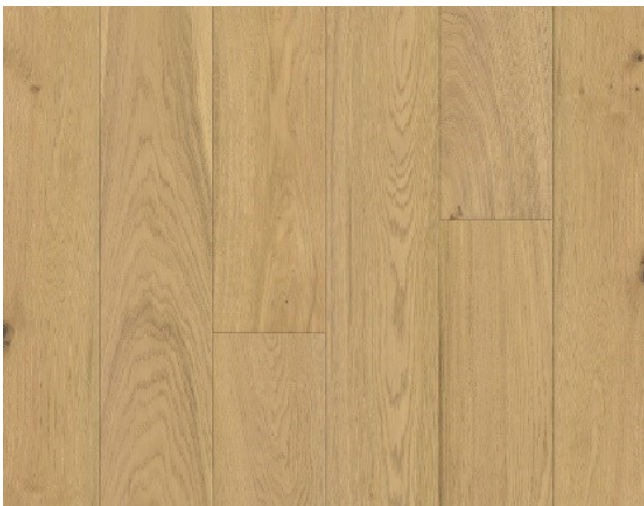

ICONIC LE-CHATEAU COLLECTION

Le-Chateau Product Features

- Oak Species
- Wire Brushed Texture
- 7 1/2" Wide Random Length
- Low Sheen
- 9/16" Thick, 3MM Slice Cut Engineered
- Random Length up to **6 feet**

Advantages in Appearance

- Reclaimed Texturing on select colors
- Wire Brushed Live Sawn Slice
- UV Cured Aluminum Oxide Finish
- 25 Year Residential Finish Warranty